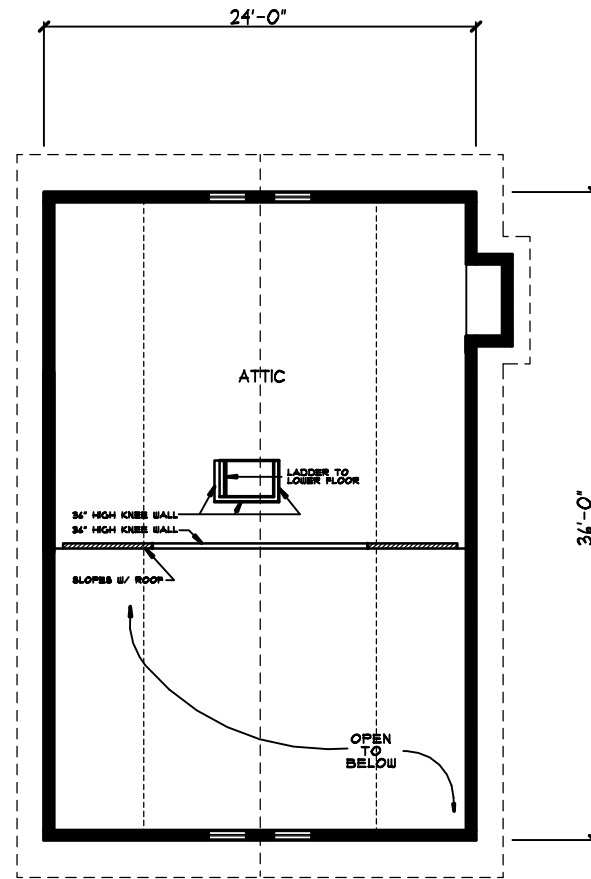

MAIN FLOOR PLAN

LOFT PLAN

DONNER WOODS
1 BEDROOM W/ LOFT

876 SQ. FT. MAIN LIVING AREA
+451 SQ.FT. LOFT