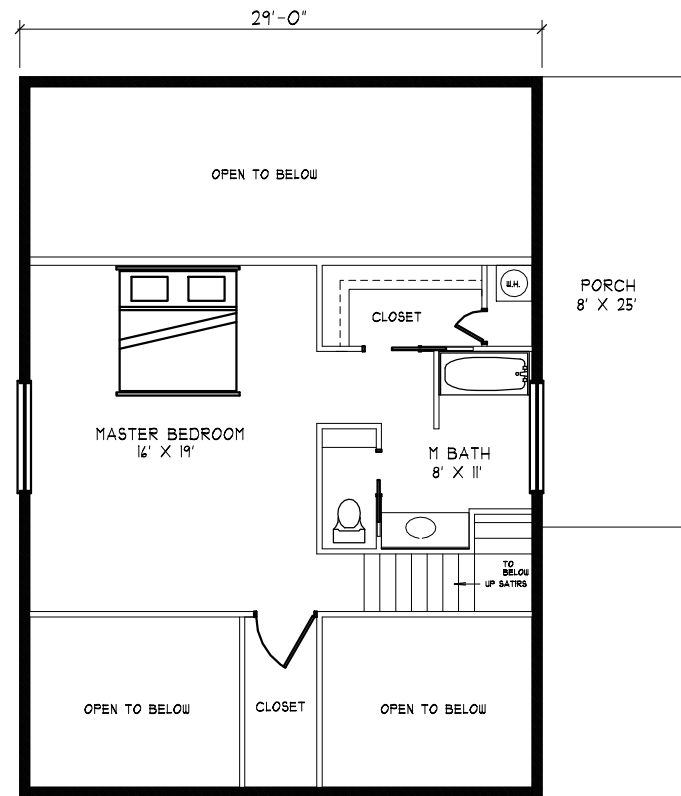

FIRST FLOOR PLAN

1159 SQ. FT.

SECOND FLOOR FLOORPLAN

625 SQ. FT.

LUPINE GLENN
3 BEDROOM w/laundry

1740 SQ. FT. LIVING AREA
309 SQ. FT. GARAGE