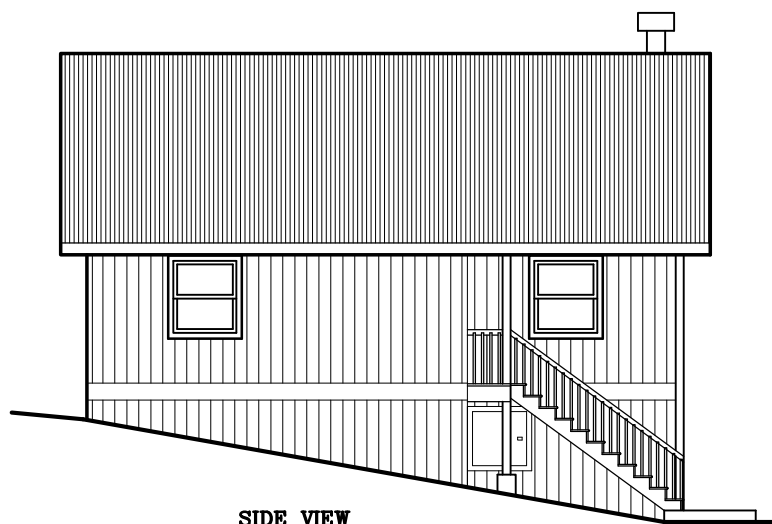

**FRONT VIEW**

**SIDE VIEW**

SUMMIT  
1 BEDROOM W/ STUDIO

1015 SQ. FT. LIVING AREA  
+245 LOFT